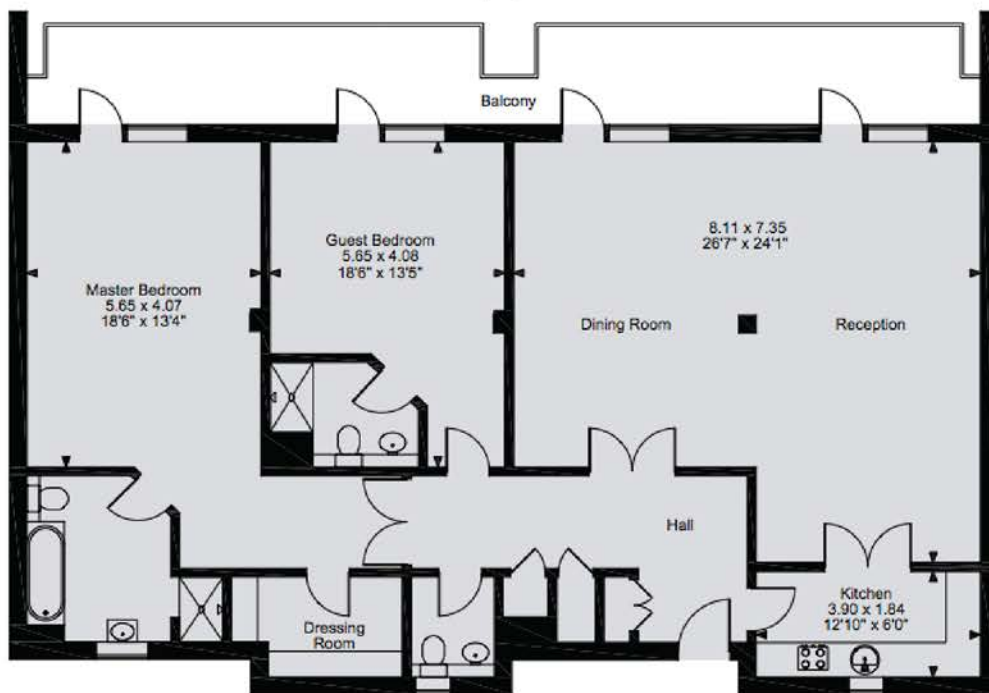

Parkview

An exceptionally well appointed 2 double bedroom apartment in the City Centre's most sought after development.

地处开发后城市中心最易寻找的地方 配备极其齐全的2个双人间公寓

£525,000
525,000 英镑

LIFESTYLE HOMES

BY

PDW

Capital City Apartment

If you are looking for an interior designed apartment in a Capital City, this is surely the one you need!

Cardiff, being the capital of Wales, is a vibrant cosmopolitan City in the South West of the United Kingdom. Completely interior designed this luxury apartment is located in the City Centre and uniquely benefits from secure underground parking.

Available, fully furnished and ready to occupy immediately, it is located directly above the Park Plaza Hotel on Greyfriars Road. Being above the hotel the hotel provides full service to those requiring it including, cleaning and 24 hour Room Service normally associated with quality hotels.

With the Millennium Stadium, the Welsh national stadium, a matter of minutes away, Cardiff Castle visible from the balcony, The New Theatre literally 20 metres away and Cardiff Bay only a short drive away – not to mention the this is an ideal home or investment property that is available as a turnkey package fully furnished and ready to be occupied.

都市公寓

假如您寻找一套室内经过设计的都市公寓，这套公寓恰好为您所需！

威尔士首府加的夫是一座充满生机的世界性都市，坐落于英国西南部。这座奢华的公寓坐落在市中心，具备完备的室内设计，让您尽享地下停车场的安全。

在售，家具齐全，可随时入住。坐落于格雷弗莱斯路的加的夫公园广场酒店北侧。该酒店向有需求的人提供全套服务，包括星级酒店24小时房间服务。

千禧球场——威尔士国家体育场——数分钟可达。从阳台上可看见加的夫城堡，离加的夫新剧院实际上20米远，离卡迪夫湾车程很短，更不必提这是一处理想的住宅或投资性房产，一切装备齐全可用，可随时入住。

The Administrative Office, Honiley Hall, Honiley Warwickshire CV8 1NP

Tel +44 (0) 1 926 486 400

Mob +44 (0)7 801 480 036

Email pdw@xcas.com www.pdw.co.uk

沃里克郡霍尼利市霍尼利庄园管理办公室

电话 +44 (0) 1 926 486 400

手机 +44 (0)7 801 480 036

Email pdw@xcas.com 网址 www.pdw.co.uk